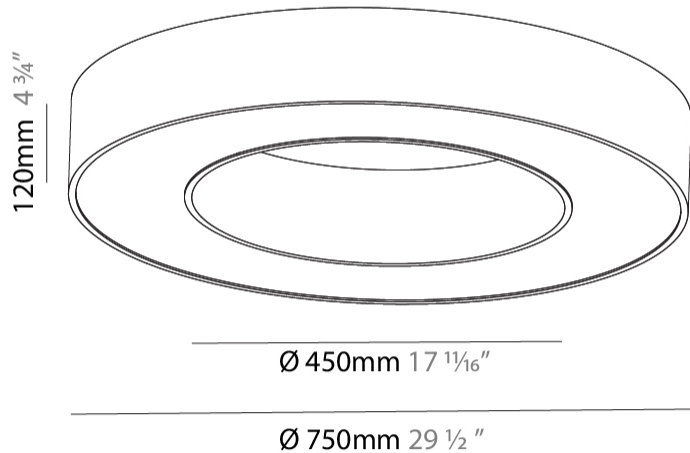

1. To build a product code in our configurator select the specify button on the base model # product page
2. To build a manual product code on this datasheet choose from the options listed below in blue font and add the suffix to the base model #

GENERAL

Series: Glorious
Subseries: Glorious 150
Partner: Prolicht
Division: Architectural
Installation: Surface
Product Type: Ceiling Surface
Mounting Location: Ceiling
Light Distribution: Direct

PHYSICAL

Shape: Round
Diameter (mm): 750
Diameter (in): 29 1/2
Height (mm): 120
Height (in): 4 3/4
Weight (kg): 7.044
Weight (lbs): 15.50
Diffuser: PMMA - Opal / Microprism
Fixture Finish: SSR / BKV / CWI / CRY / HAB / UFT / ITA / RUA / FTG / MYG / LOD / PUS / FRO / FUP / KIA / POP / BLS / SPG / MEY / GOH / CHC / COM / ABZ / JAG / OBR / MOS / ROR
Fixture Material: PMMA / Aluminum

ELECTRICAL

Lamp Type: LED (Zhaga Standard)
Input Wattage (W): 29.4
Total Output Wattage (W): 24 / 19.2 (3500K)
Dimming: 0-10V Dimming / Phase Dimming (120Vac Only)
Driver Included: Yes
Driver Location: Integrated
Driver Type: Constant Current - 120 / 277Vac
Driver Class: Class 2
Input Voltage (V): 120 - 277
Constant Current (MA): 350 / 600 (3500K)

LED

Color Temperature (°K): 2700 / 3000 / 3500 / 4000
Max. Delivered Lumen (lm): Max 2672
Nominal Lumen (lm): Max 4030
CRI: >90 CRI
Efficiency (%): 65
Lamp Life (hrs): 50000

OPTICAL

RATINGS AND CERTIFICATIONS

Certified By: Certified for North American Standards
IP rating: IP20