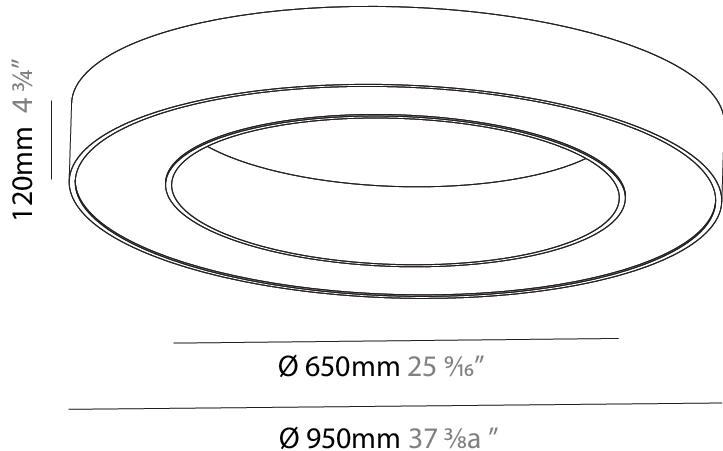

1. To build a product code in our configurator select the specify button on the base model # product page
2. To build a manual product code on this datasheet choose from the options listed below in blue font and add the suffix to the base model #

GENERAL

Series: Glorious
Subseries: Glorious 150
Partner: Prolicht
Division: Architectural
Installation: Surface
Product Type: Ceiling Surface
Mounting Location: Ceiling
Light Distribution: Direct

PHYSICAL

Shape: Round
Diameter (mm): 950
Diameter (in): 37 3/8
Height (mm): 120
Height (in): 4 3/4
Weight (kg): 8.94
Weight (lbs): 19.67
Diffuser: PMMA - Opal / Microprism
Fixture Finish: SSR / BKV / CWI / CRY / HAB / UFT / ITA / RUA / FTG / MYG / LOD / PUS / FRO / FUP / KIA / POP / BLS / SPG / MEY / GOH / CHC / COM / ABZ / JAG / OBR / MOS / ROR
Fixture Material: PMMA / Aluminum

ELECTRICAL

Lamp Type: LED (Zhaga Standard)
Input Wattage (W): 44.1
Total Output Wattage (W): 36 / 28.8 (3500K)
Dimming: 0-10V Dimming / Phase Dimming (120Vac Only)
Driver Included: Yes
Driver Location: Integrated
Driver Type: Constant Current - 120 / 277Vac
Driver Class: Class 2
Input Voltage (V): 120 - 277
Constant Current (MA): 350 / 900 (3500K)

LED

Color Temperature (°K): 2700 / 3000 / 3500 / 4000
Max. Delivered Lumen (lm): Max 4008
Nominal Lumen (lm): Max 6045
CRI: >90 CRI
Efficiency (%): 65
Lamp Life (hrs): 50000

OPTICAL

RATINGS AND CERTIFICATIONS

Certified By: Certified for North American Standards
IP rating: IP20